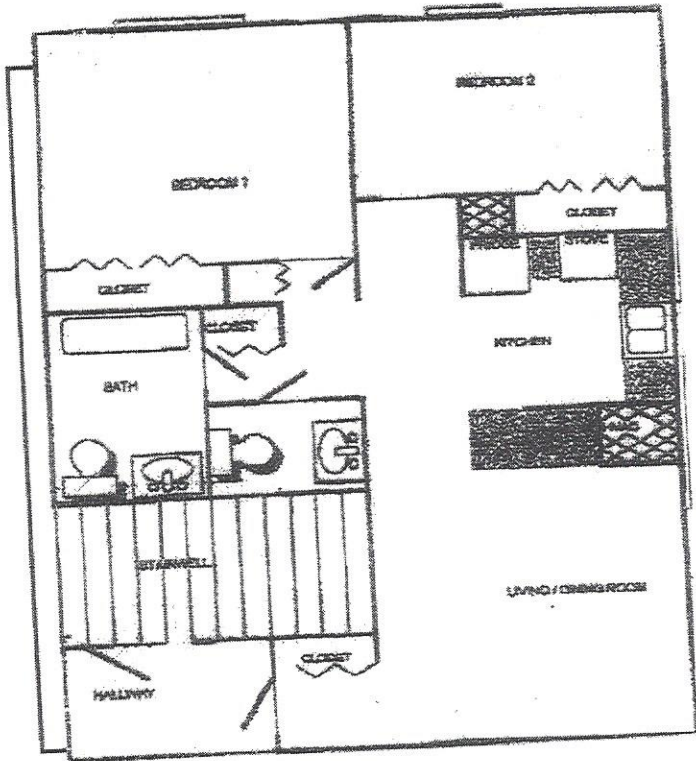

MIDTOWN PLACE APARTMENTS
641 BRAINARD #1501, DETROIT, MI 48201
 Phone 313-831-9515 ♦ Fax 989-400-4978
 midtownplace@kmgprestige.com

2 BEDROOM FLOOR PLAN
1 ½ BATH
1100 SQUARE FEET

MONTHLY RENT: Starting at \$ 672.00

SECURITY DEPOSIT: Based on Credit

APPLICATION FEE: \$25 per Applicant

PET RENT: \$0.00

PET DEPOSIT: \$200.00

RESIDENT PAYS: ELECTRIC & HEAT
INCLUDED IN RENT: WATER & TRASH

3 BEDROOM FLOOR PLAN
1 ½ BATH
1200 SQUARE FEET