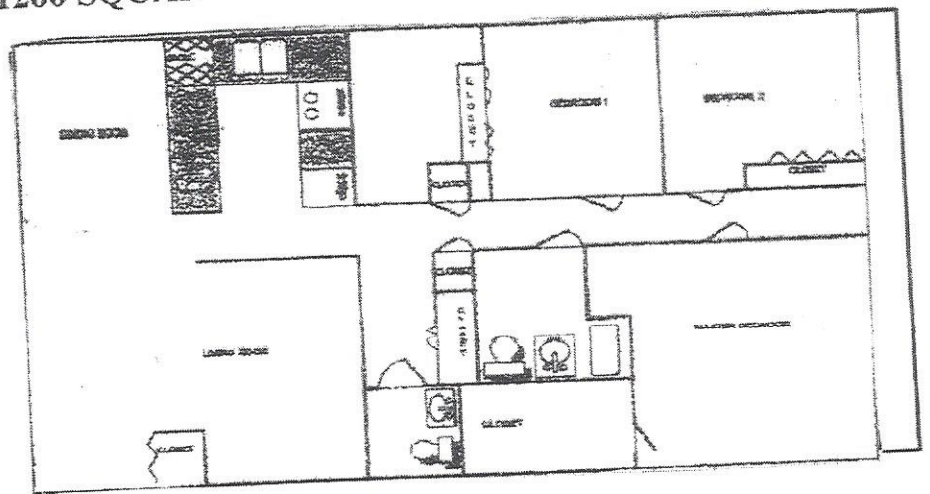

3 BEDROOM FLOOR PLAN
1 ½ BATH
1200 SQUARE FEET

MONTHLY RENT: Starting at $869.00

SECURITY DEPOSIT: Based on Credit

APPLICATION FEE: $25 per Applicant

PET RENT: $0.00

PET DEPOSIT: $200.00

RESIDENT PAYS: ELECTRIC & HEAT
INCLUDED IN RENT: WATER & TRASH